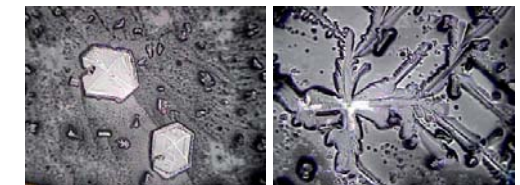

Christian Cukrowicz
Holistic Healing Therapist
Sigm-Nachbauerstr. 5
A-6830 Rankweil
Tel: +43 (0)5522 43001

Portable radio jets change water structures - our body consists of 70% water

Excerpt water analysis: Irradiation water with mobile phone. In the comparison test it shows up that the method points clear effects to the neutralization of the portable radio radiation of the company Origin of Life. In the picture left hexagonal show up Forms with a 60° angle structure. This meant that also the bio-availability of the minerals clearly rose, so with the sample with the untreated mobile phone did not arise. That is called right in the picture is 90° angles to be seen, which refer to a pollution impact.